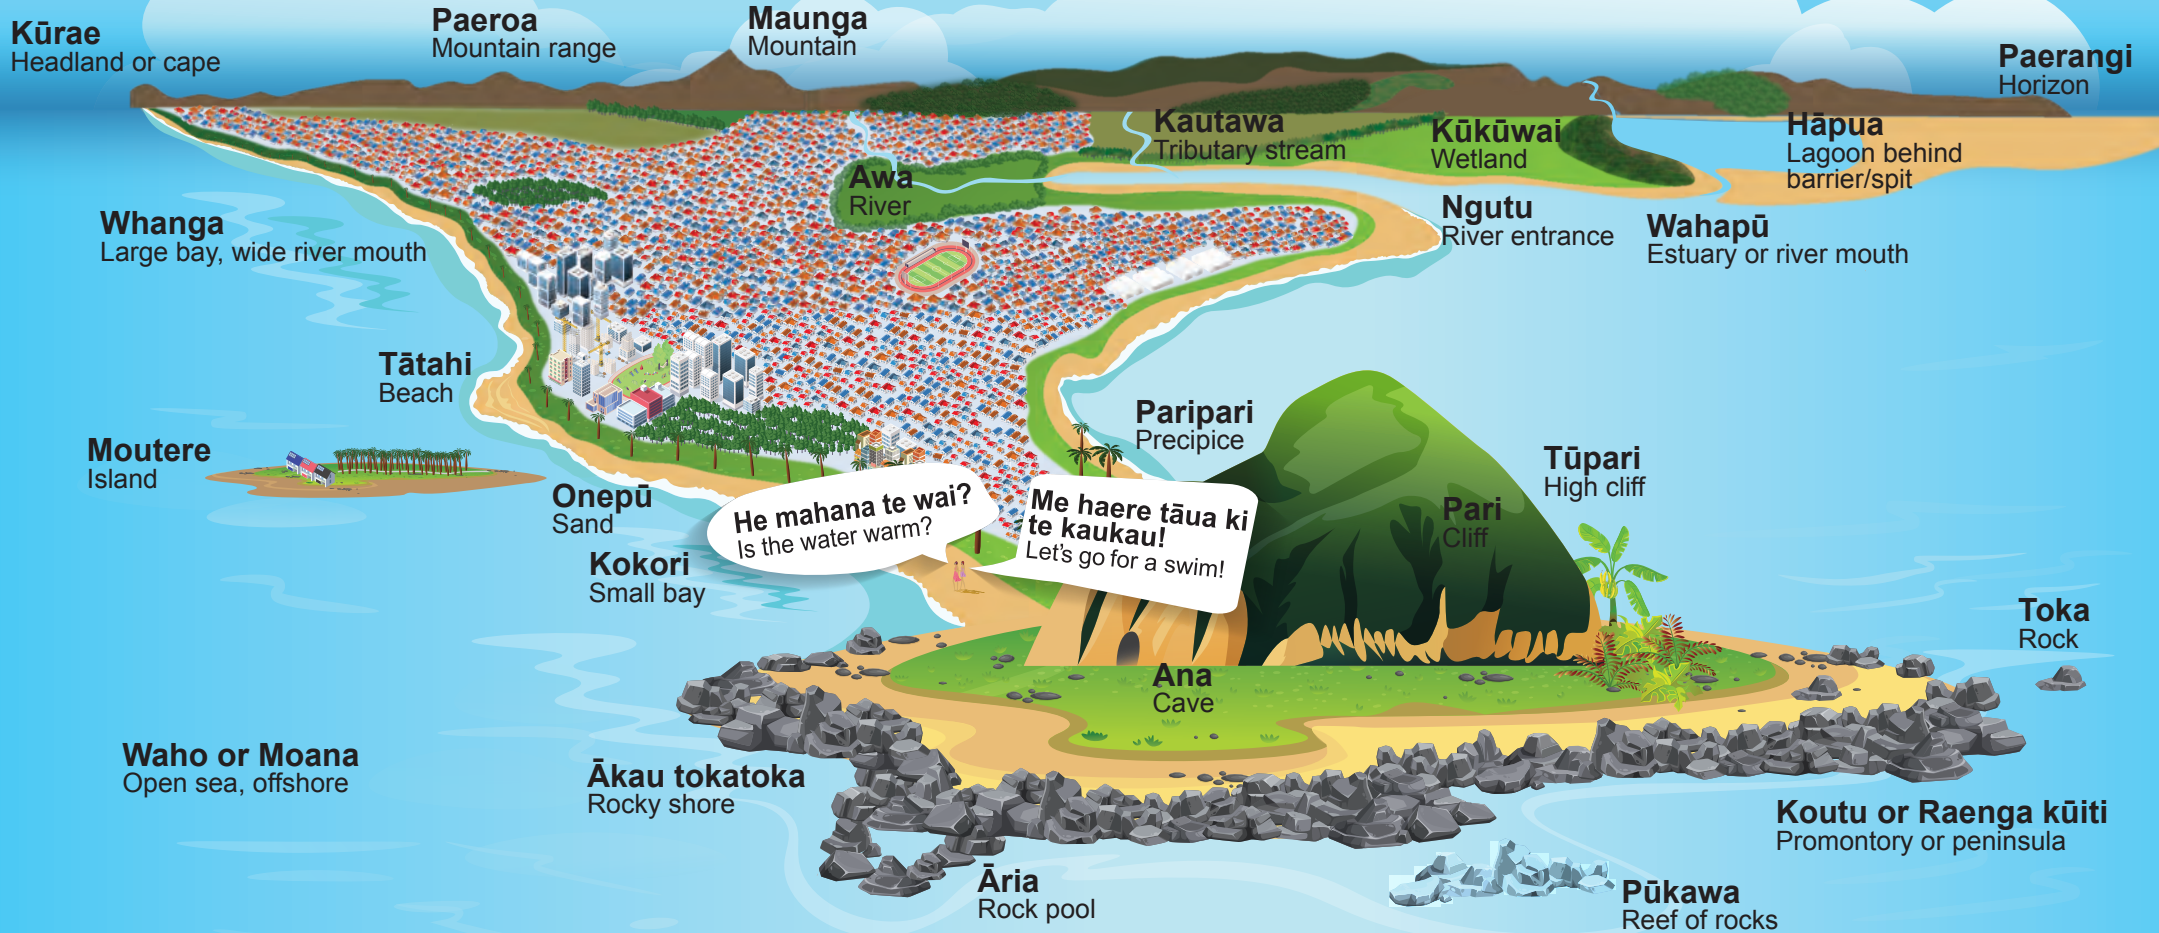

# Kupu takutai: takotoranga papa

## Coastal terms: Geography

Te Hunga Takutai o Aotearoa  
**NEW ZEALAND  
COASTAL SOCIETY**

**KIA KAHA  
TE REO MĀORI**